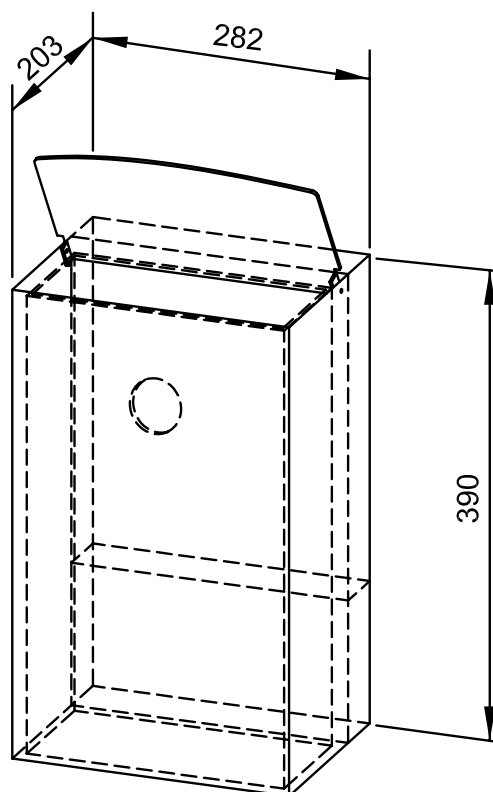

HYGIENE WASTE BIN WITH PAPER SANITARY BAG DISPENSER WP140

282 x 392 x 203 mm

Capacity approx. 12 l

- Hygiene waste bin with paper sanitary bag dispenser in robust, germ-reducing and easy-care stainless steel (AISI 304).
- All-stainless steel housing; visible surfaces satin finished and brushed. Further available surfaces: see below.
- Equipped with removable hygiene bin. Capacity approx. 12 l.
- On the backside integrated paper sanitary bag dispenser. Designed for ca. 100 standard paper sanitary bags.
- Accessible through hinged lid.
- Mounting: With four screws through key holes and one optional anti-theft hole in the back wall.
- Delivery includes fixing material.
- Weight, including single package: 6.4 kg

Suggested text for specifications:

Hygiene waste bin with paper sanitary bag dispenser in stainless steel (AISI 304) for surface mounting. All-stainless steel housing; visible surfaces satin finished and brushed. Equipped with removable hygiene bin. Capacity approx. 12 l. On the backside integrated paper sanitary bag dispenser. Accessible through hinged lid. Delivery includes fixing material.

Dimensions: 282 x 392 x 203 mm

Article No. WP140

Available surfaces	ID No.
satin finished (standard)	727 087
highly polished	731 087
(coloured) plastic powder-coating	728 087

Ernst Wagner GmbH & Co. KG

Ernst-Abbe-Straße 21 · D-72770 Reutlingen · Tel.: +49712151539-0 · Fax: -20
info@wagner-ewar.de · www.wagner-ewar.de